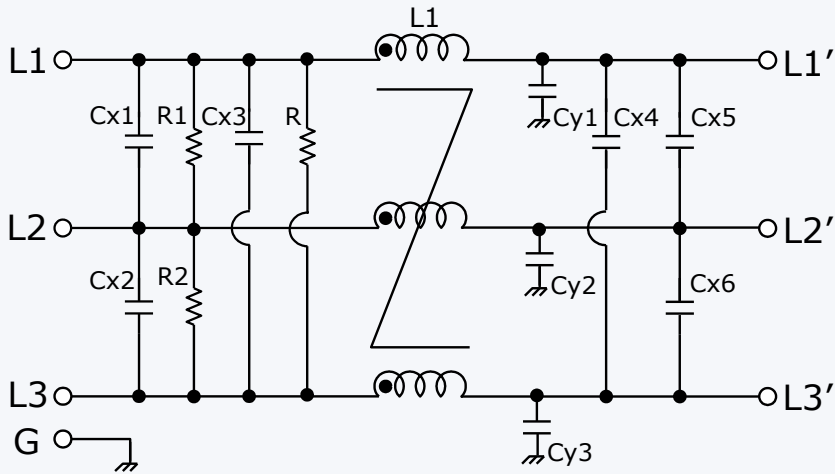

Product Specifications(H, P, B Type)

★ Circuit Diagram [3 Phase, 1 Stage (250, 450, 500 V~)]