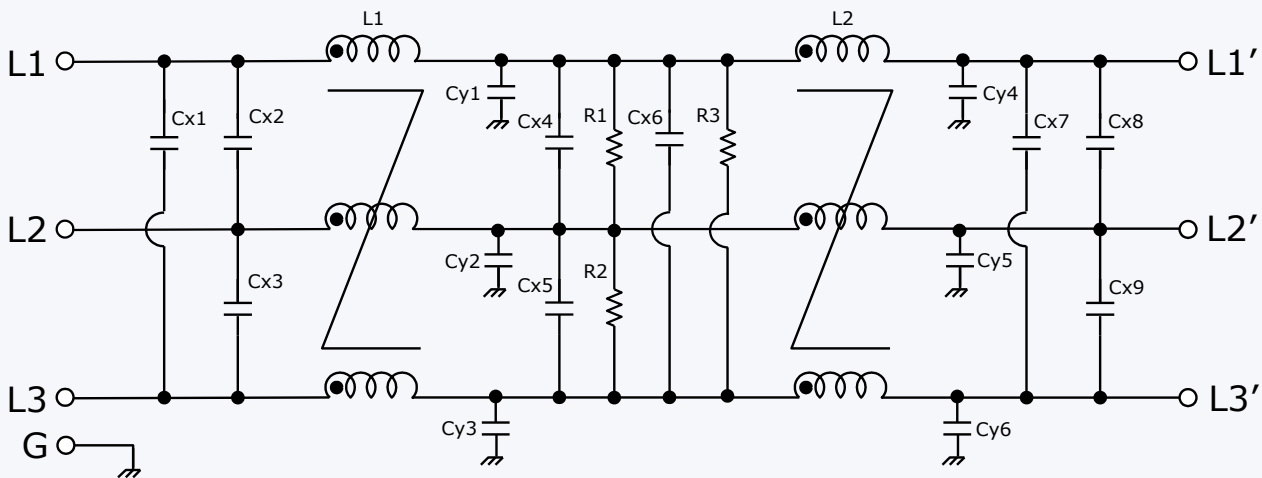

★ Circuit Diagram [3 Phase, 2 Stage (250, 450, 500 V~)]