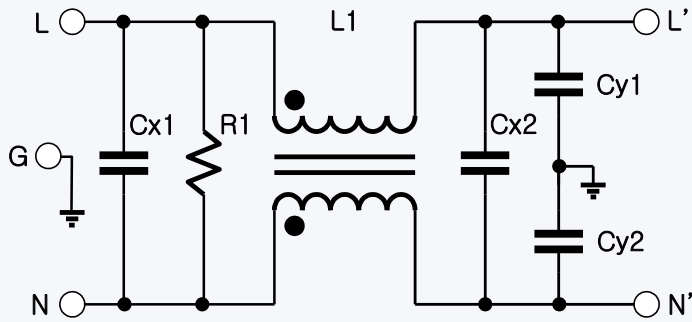

Product Specifications

★ Circuit Diagram [1 Phase, 1 Stage (250, 450, 500 V~)]