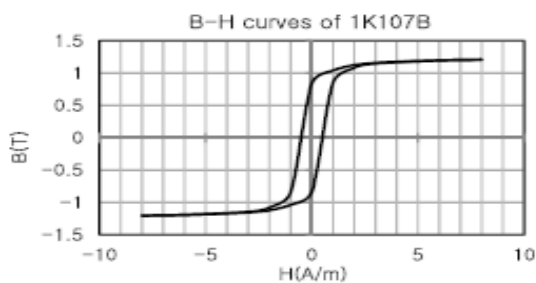

Test performance curves of typical samples