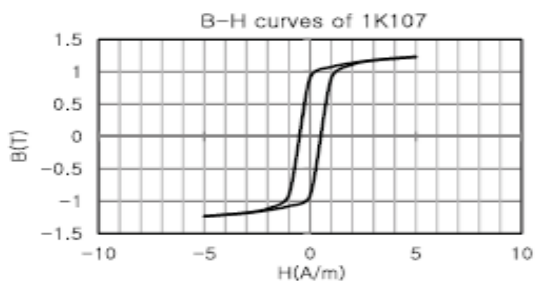

Test performance curves of typical samples