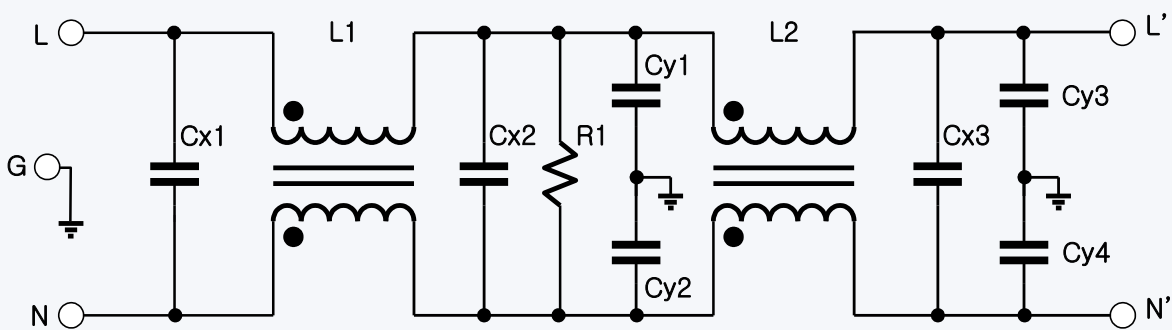

Model Name Guide

KCT-abc-de

구 분				
ⓐ : Phase	ⓑ : Voltage	ⓒ : Current	ⓓ : Stage	ⓔ : Type
T : 삼성	2 : 250 V 4 : 450 V 5 : 500 V	005 : 5 A	1S : 1단 2S : 2단	B : 고감쇄형 P : 초고감쇄형 H : 극고감쇄형
		006 : 6 A		
		010 : 10 A		
		015 : 15 A		
		020 : 20 A		
		030 : 30 A		
		040 : 40 A		
		050 : 50 A		
		060 : 60 A		
		075 : 75 A		
		080 : 80 A		
		100 : 100 A		
		125 : 125 A		
		150 : 150 A		
		200 : 200 A		
		250 : 250 A		
		300 : 300 A		
		350 : 350 A		
		400 : 400 A		
		450 : 450 A		
500 : 500 A				
550 : 550 A				
600 : 600 A				
650 : 650 A				
700 : 700 A				

Product Specifications(B Type 고감쇄형)

★ 단상 2단 Filter (250V, 450V, 500V)

Model			Current	Size (WxDxH)	Hyperlink
KCT-S2005-2SB	KCT-S4005-2SB	KCT-S5005-2SB	5 A	150x75x50 (mm)	Layout Click
KCT-S2006-2SB	KCT-S4006-2SB	KCT-S5006-2SB	6 A		
KCT-S2010-2SB	KCT-S4010-2SB	KCT-S5010-2SB	10 A		
KCT-S2015-2SB	KCT-S4015-2SB	KCT-S5015-2SB	15 A		
KCT-S2020-2SB	KCT-S4020-2SB	KCT-S5020-2SB	20 A		
KCT-S2030-2SB	KCT-S4030-2SB	KCT-S5030-2SB	30 A		
KCT-S2040-2SB	KCT-S4040-2SB	KCT-S5040-2SB	40 A	250x105x100 (mm)	Layout Click
KCT-S2050-2SB	KCT-S4050-2SB	KCT-S5050-2SB	50 A		
KCT-S2060-2SB	KCT-S4060-2SB	KCT-S5060-2SB	60 A		
KCT-S2075-2SB	KCT-S4075-2SB	KCT-S5075-2SB	75 A		
KCT-S2080-2SB	KCT-S4080-2SB	KCT-S5080-2SB	80 A	280x125x110 (mm)	Layout Click
KCT-S2100-2SB	KCT-S4100-2SB	KCT-S5100-2SB	100 A		
KCT-S2125-2SB	KCT-S4125-2SB	KCT-S5125-2SB	125 A	320x135x120 (mm)	Layout Click
KCT-S2150-2SB	KCT-S4150-2SB	KCT-S5150-2SB	150 A		
KCT-S2200-2SB	KCT-S4200-2SB	KCT-S5200-2SB	200 A	350x155x130 (mm)	Layout Click
KCT-S2250-2SB	KCT-S4250-2SB	KCT-S5250-2SB	250 A		
KCT-S2300-2SB	KCT-S4300-2SB	KCT-S5300-2SB	300 A		

Product Specifications

★ Circuit Diagram [1 Phase, 1 Stage (250, 450, 500 V~)]

★ Circuit Diagram [1 Phase, 2 Stage (250, 450, 500 V~)]

Product Specifications(H Type 극고감쇄형)

★ 삼성 1단 Filter (250V, 450V, 500V)