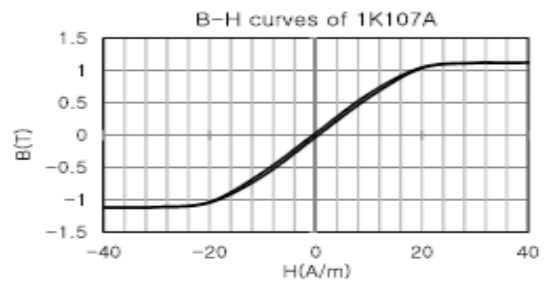

Test performance curves of typical samples